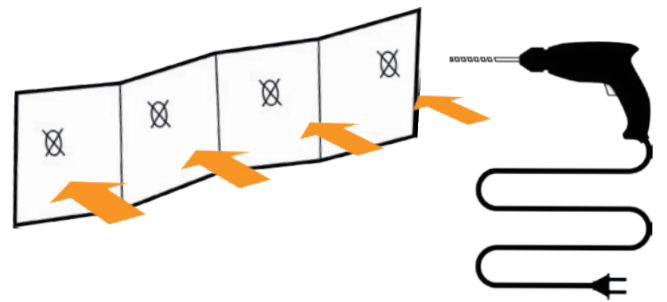

1

See complete mounting animation with this link:

www.vikan.com

Item n. 84418 Assembly Manual for 1011X

Components included/content

Completed setup

Hygienic Hi-Flex Wall Bracket System

2

Use this manual as drilling template

Attach Wall Mounts with screws

Slide on rail sideways

Click fit hanging modules to rail as shown