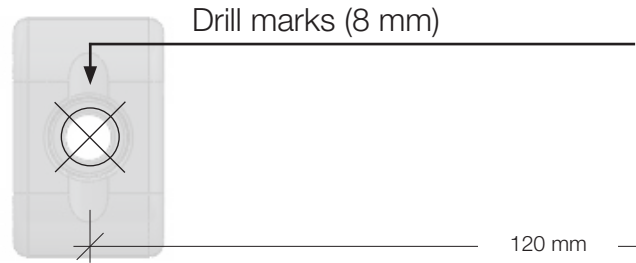

1

See complete mounting animation with this link:

www.vikan.com

Item n. 84418 Assembly Manual for 1011X

Components included/content

Completed setup

Hygienic Hi-Flex Wall Bracket System

2