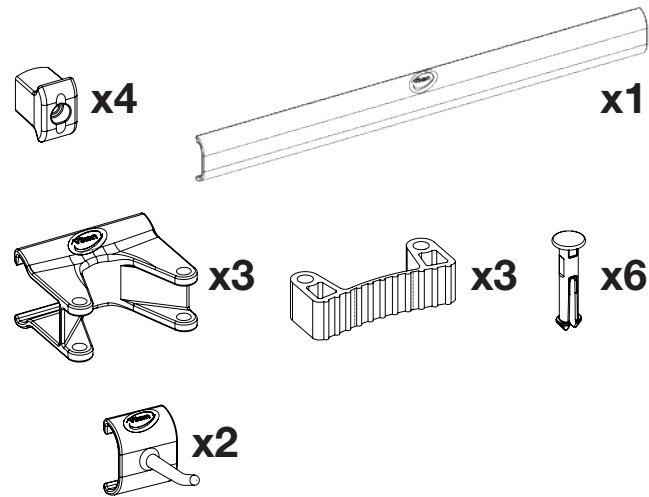

1

See complete mounting animation with this link:

www.vikan.com

Item n. 84418 Assembly Manual for 1011X

Components included/content

Completed setup

Hygienic Hi-Flex Wall Bracket System

2

Use this manual as drilling template

Attach Wall Mounts with screws

Slide on rail sideways

Click fit hanging modules to rail as shown