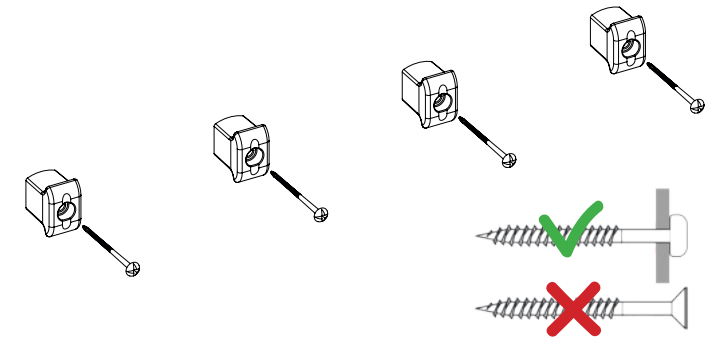

1

See complete mounting animation with this link:

www.vikan.com

Item n. 84418 Assembly Manual for 1011X

Components included/content

Completed setup

Hygienic Hi-Flex Wall Bracket System

2

Use this manual as drilling template

Attach Wall Mounts with screws

Slide on rail sideways

Click fit hanging modules to rail as shown