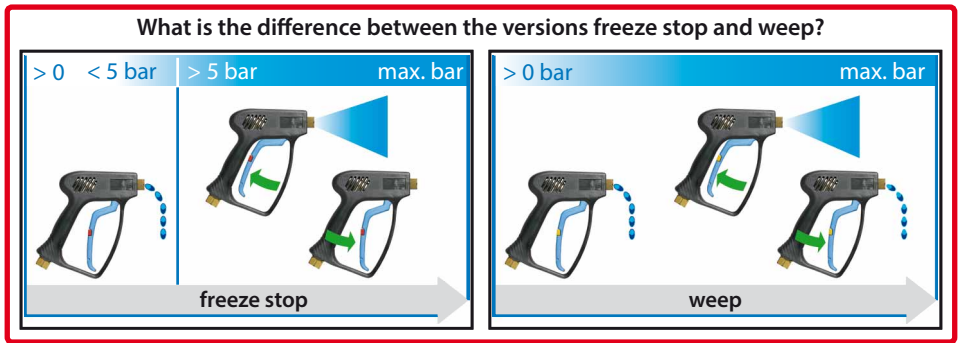

easywash365+ spray guns by Suttner

Freeze stop valves in **easywash365+** spray guns and freeze stop spray guns

Except for the valve screw the valves are completely made out of stainless steel. Contrary to all common freeze stop valves the real body is a hardened stainless steel ball. This difference significantly increases the robustness, reliability as well as preciseness in switching.

easywash365+ standard

LTF

Professional gun. Standard.
Max. 310 bar / 45 l/min / 150 °C

R+M Nr.	☺	☺
202 600 518	1/4" F	3/8" F swivel

easywash365+ weep

LTF

Professional gun. Weep version.
Max. 310 bar / 45 l/min / 150 °C