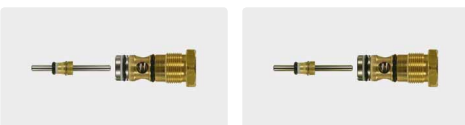

R+M Nr.	☺	☺
202 600 528	1/4" F	3/8" F swivel

easywash365+ freeze stop

LTF

Professional gun. Freeze stop version.
Max. 310 bar / 45 l/min / 150 °C

R+M Nr.	☺	☺
202 600 538	1/4" F	3/8" F swivel

LTF - Low Trigger Force 90 % reduced holding force and 40 % reduced trigger force against usual market guns.

easywash365+ standard

LTF

Professional gun with lance swivel ST-345.
Standard.

Max. 310 bar / 45 l/min / 150 °C

R+M Nr.	☺	☺
202 600 802	1/4" F	3/8" F swivel

easywash365+ weep

LTF

Professional gun with lance swivel ST-345. Weep version.

Max. 310 bar / 45 l/min / 150 °C

R+M Nr.	☺	☺
202 600 803	1/4" F	3/8" F swivel

easywash365+ freeze stop

LTF

Professional gun with lance swivel ST-345. Freeze stop version.

Max. 310 bar / 45 l/min / 150 °C

R+M Nr.	☺	☺
202 600 804	1/4" F	3/8" F swivel

Valves complete - easywash365+

Standard

R+M Nr.
202 300 490

Weep

R+M Nr.
202 300 491

Freeze stop

R+M Nr.
202 300 457

ST-301 swivel - easywash365+