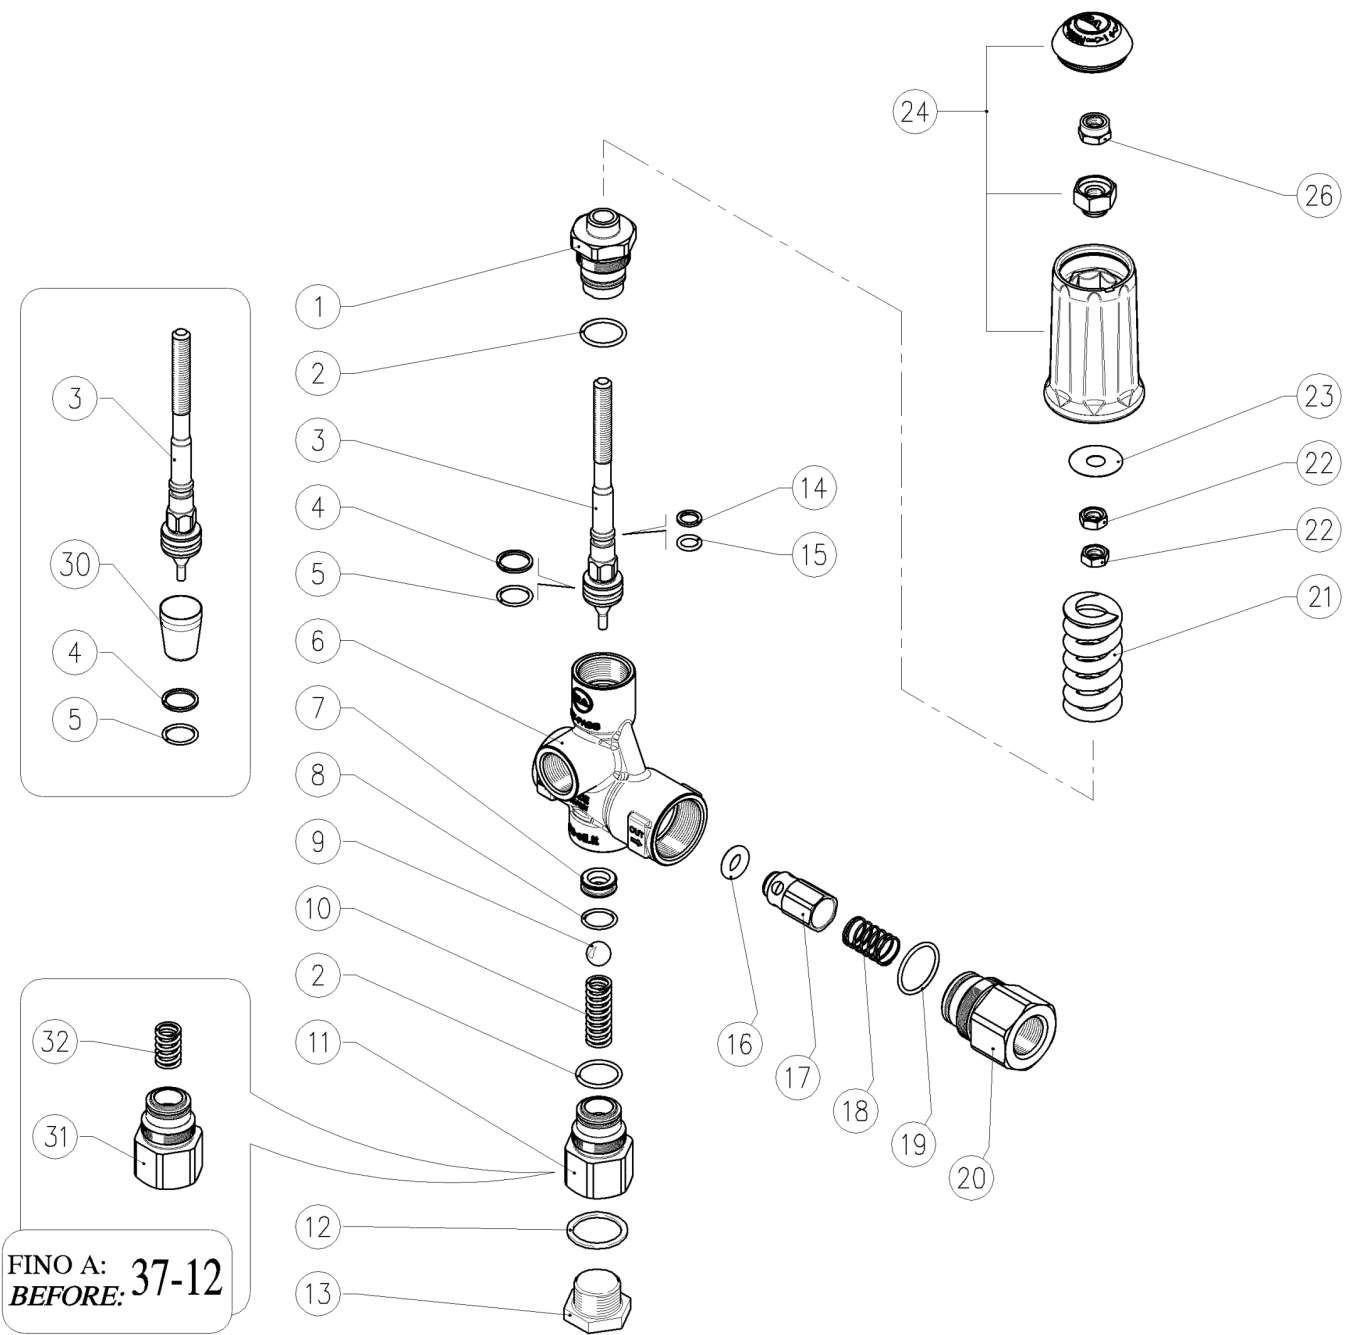

60.0427.00 VB 85Rv/180 unload. 1/2F Bsp with knob
60.0427.05 VB 85Rv/180 unload. 1/2F Npt with knob

60.0427.60 VB 85Rv/310 unloader 1/2F Bsp + knob
60.0427.65 VB 85Rv/310 unloader 1/2F Npt with knob

K1K2K3K4 

1	60.0491.31R	Piston holder, brass	1					3
2	10.3068.01R	RO-ring, 1,78x17,17 mm Ni 85	2	•				10
3	60.0416.21R	Valve piston, Sst.-VB85R-Rv	1					5
4	10.4014.00R	Back-up ring, opn. 18x13,5x1,2 mm	2	•				10
5	10.3178.00R	RO-ring, 2,62x13,1 mm	1	•				10
6	60.0486.35R	Housing -VB85, 1/2F Bsp brass	1					3
6	60.0497.35R	Housing -VB85, 1/2F Npt brass (1,2)	1					3
7	60.2803.51R	Sst seat, 10 mm	1	•				5
8	10.3064.01R	RO-ring, 1,78x14 mm Ni 85	1	•				10
9	14.7465.00R	Ball, 1/2" Sst.	1	•				5
10	30.5304.51R	Spring, 2x29x9,9 mm Sst.	1					10
11	60.0441.31R	Suction coupl., 1/2F Bsp brass	1					3
11	60.0496.31R	Suction coupl., 1/2F Npt brass (1,2)	1					5
12	14.4290.00R	Washer, 22x27x1,5 mm alu.	1					10
13	60.0413.31R	Plug,brass 1/2 Bsp, hex.27	1					10
13	60.0444.31R	Grub screw, brass 1/2 Npt (1,2)	1					10

K1K2K3K4 

14	10.4008.00R	Back-up ring, opn. 8x11x1,2 mm	1	•				10
15	10.3055.00R	RO-ring, 1,78x7,66 mm	1	•				10
16	10.3292.00R	RO-ring, 4x8 mm	1	•				10
17	60.0488.99R	Shutter pin, brass+or 4x8 mm	1					10
18	60.0489.51R	Spring, 0,8x13,3x27 mm Sst.	1					5
19	10.3072.60R	RO-ring, 1,78x21,95 mm Ni 85	1	•				10
20	60.2809.31R	Shutter coupl., 1/2F Bsp brass	1					3
20	60.1852.31R	Shutter coupl., 1/2F Npt brass (1,2)	1					3
21	60.0033.61R	Spring, 5,7x26x53 mm blue (3,2)	1					5
21	60.0012.61R	Spring, 5x25x50 mm white	1					5
22	11.4573.31R	Hex. nut, M8, brass	2					10
23	14.3720.40R	Washer, 9,2x24x0,5 mm	1					10
24	60.0148.24	Knob + Plug -PulsarRv	1					5
26	11.4589.10R	Hex. locknut, M8	1					10
30	10.4407.00R	Seal frame >VB60-80 zero **	1					1
32	60.0410.51R	Spring, 1,6x11,5x20 mm Sst.	1					5

**

K1	60.0468.24	Spares kit -VB85R-Rv, 10x1pcs.	1					
----	------------	--------------------------------	---	--	--	--	--	--

(1) 60.0427.05 (2) 60.0427.65 (3) 60.0427.60