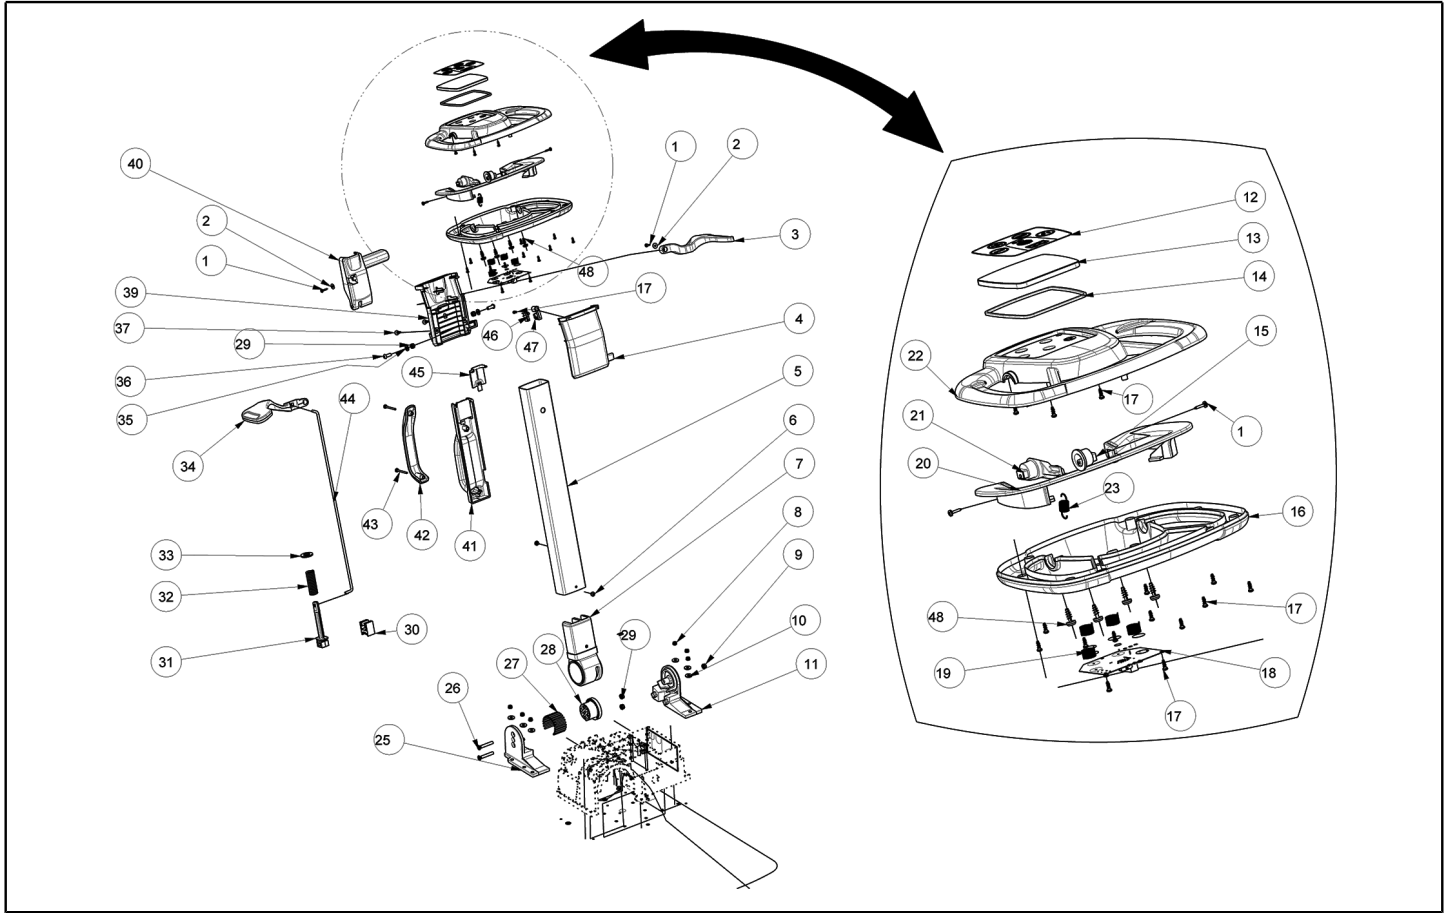

Ref. K	Part n.	Part n. 2	Description	Quantity	Validity		Price
					From	To	
0047	MPVR12486		SUPPORT CT5	1,00			--
0048	VTVT01073		SCREW STS KN1039 6x16 - T25 A2	4,00			--